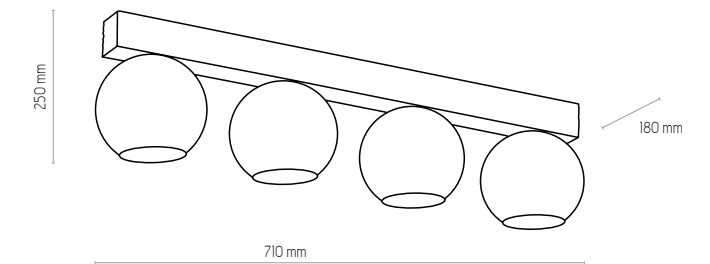

4257 | ARTWOOD GLASS | 4 x E27 max 60W