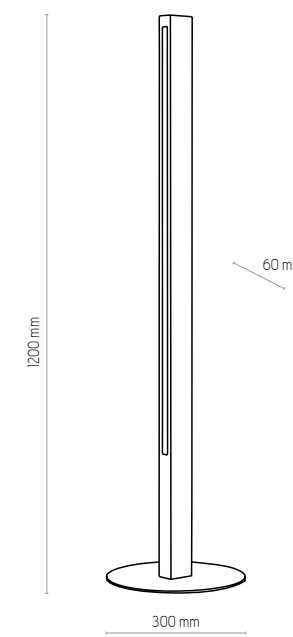

LED FROM BOTH SIDES

NATURAL WOOD - DETAIL

5043 | TEO | 2 x 230V, 30W, 3000K, 4050 lm

2501

LED FROM BOTH SIDES

1388

2501 | TEO | 2 x 230V, 30W, 3000K, 4050 lm

1388 | TEO | 230V, 30W, 3000K, 4050 lm