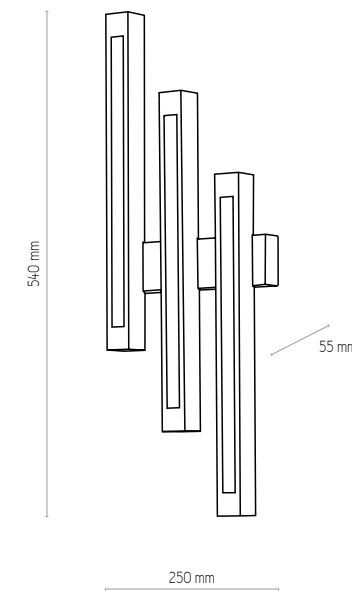

1401 | TRENTO | 3 x 230V, 10W, 3000K, 1350 lm