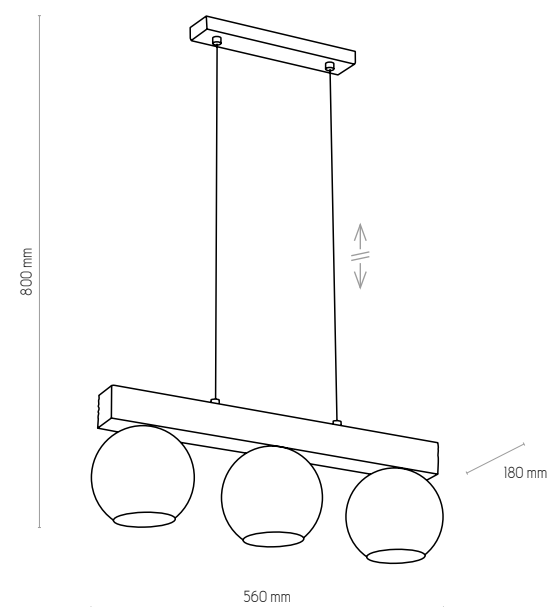

4254 | ARTWOOD GLASS | 3 x E27 max 60W