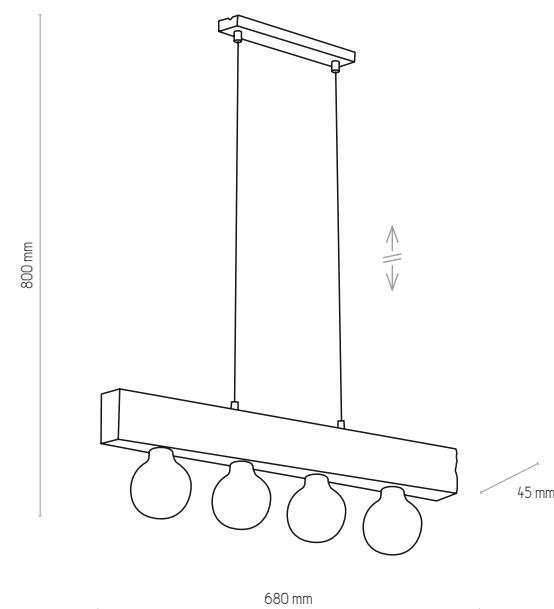

# ARTWOOD NEW

2752

2757

NATURAL WOOD - DETAL

2752 | ARTWOOD GLASS | 4 x E27 max 60W

2757 | ARTWOOD GLASS | 6 x E27 max 60W

2665

2665 | ARTWOOD NEW | 4 x E27 max 60W