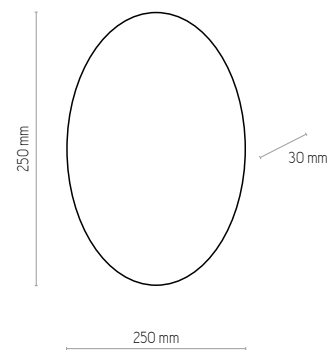

# LUNA

LED

1376 | LUNA | LED 230V, 12W, 2700K, 1620 lm

1377 | LUNA | LED 230V, 12W, 2700K, 2950 lm

1407 | LUNA | LED 230V, 12W, 2700K, 4050 lm

 metal / metal / металл / Metall / métal

LED

1376 | LUNA | LED 230V, 12W, 2700K, 1620 lm