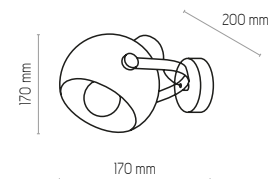

4151 | PARMA GOLD | 1 x E27, max 60W

5212 | PARMA GOLD | 1 x E27, max 60W

4153 | PARMA GOLD | 3 x E27, max 60W

4196 | PARMA GOLD | 3 x E27, max 60W