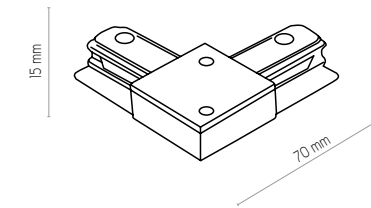

TRACER CONNECTORS

4044, 4046 | TRACER LISTWA PROWADNICA WHITE

4140, 4143 | TRACER LISTWA PROWADNICA BLACK

15 mm

70 mm

4067, 4068 | TRACER CONECTORS

4069, 4070 | TRACER CONECTORS

4071, 4072 | TRACER CONECTORS