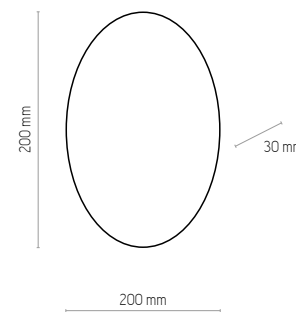

LED

1376 | LUNA | LED 230V, 12W, 2700K, 1620 lm

1377 | LUNA | LED 230V, 12W, 2700K, 2950 lm

1407 | LUNA | LED 230V, 12W, 2700K, 4050 lm

LED

1375 | LUNA | LED 230V, 12W, 2700K, 2950 lm

1406 | LUNA | LED 230V, 12W, 2700K, 4050 lm