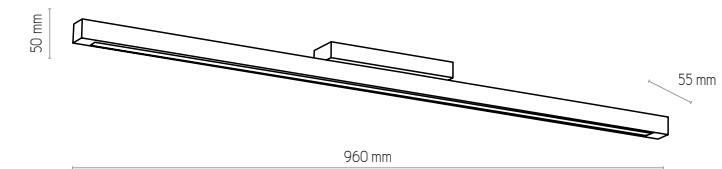

1402 | TRENTO | 230V, 20W, 3000K, 2700 lm

1404 | TRENTO | 230V, 30W, 3000K, 4050 lm