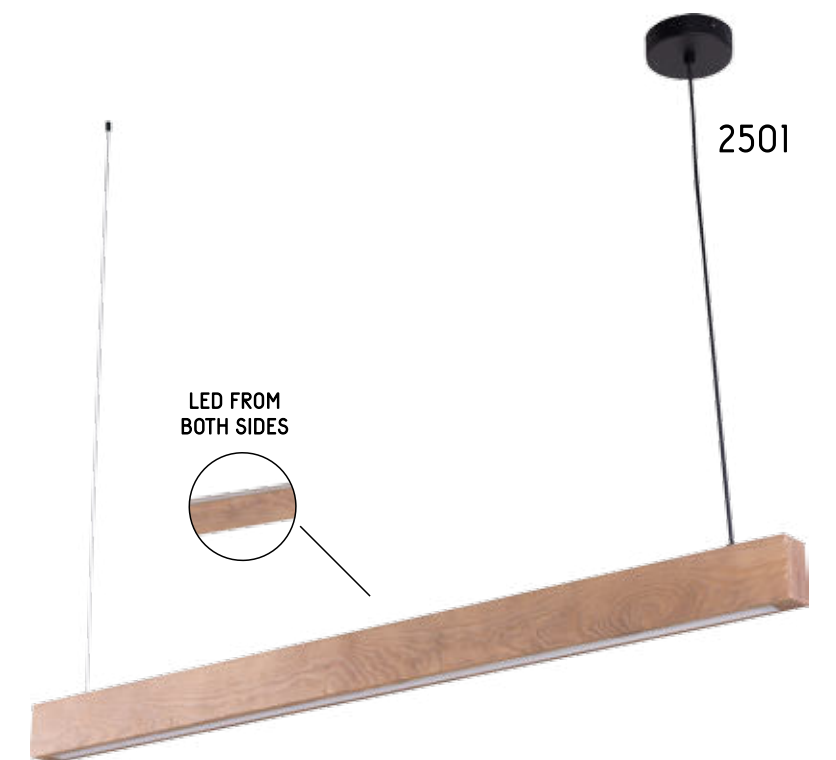

LED FROM BOTH SIDES

NATURAL WOOD - DETAIL

5043 | TEO | 2 x 230V, 30W, 3000K, 4050 lm

2501

LED FROM BOTH SIDES

1388

2501 | TEO | 2 x 230V, 30W, 3000K, 4050 lm

1388 | TEO | 230V, 30W, 3000K, 4050 lm