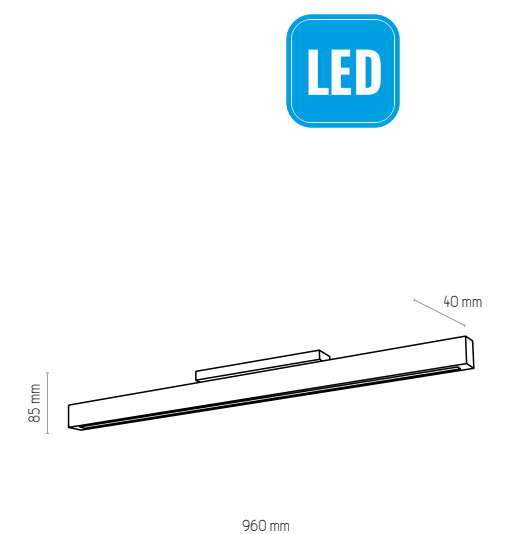

LED FROM BOTH SIDES

NATURAL WOOD - DETAIL

5043 | TEO | 2 x 230V, 30W, 3000K, 4050 lm

2501

LED FROM BOTH SIDES

1388

2501 | TEO | 2 x 230V, 30W, 3000K, 4050 lm

1388 | TEO | 230V, 30W, 3000K, 4050 lm