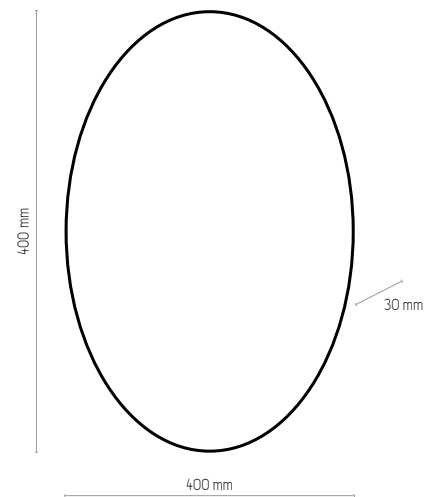

1407 | LUNA | LED 230V, 12W, 2700K, 4050 lm

LED