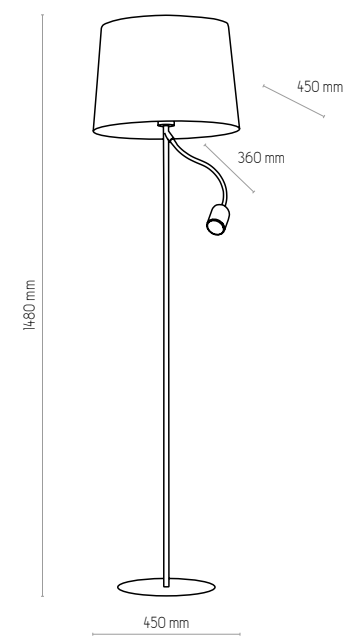

5029, 5030 | ENZO | 1 x E27 max 60W + GU10 max 10W