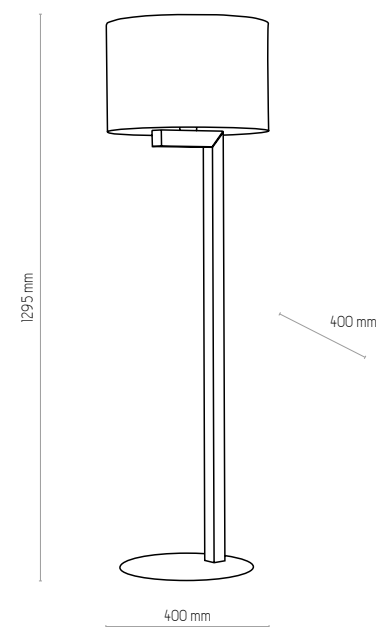

5032 | TROY NEW | 1 x E27 max 60W