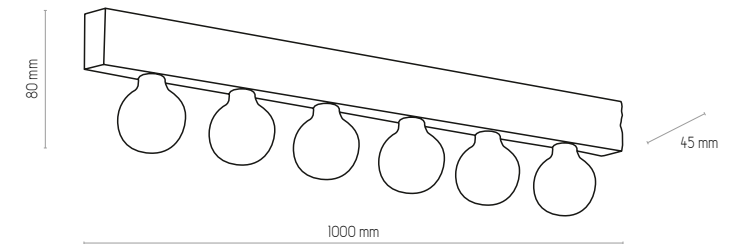

# ARTWOOD NEW

2752

2757

NATURAL WOOD - DETAL

2752 | ARTWOOD GLASS | 4 x E27 max 60W

2757 | ARTWOOD GLASS | 6 x E27 max 60W

2665

2665 | ARTWOOD NEW | 4 x E27 max 60W