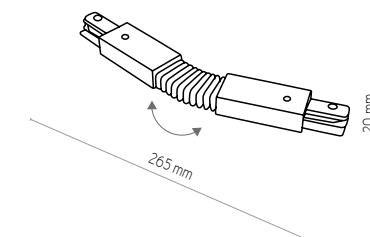

265 mm

20 mm

4067, 4068 | TRACER CONECTORS

4069, 4070 | TRACER CONECTORS

4071, 4072 | TRACER CONECTORS