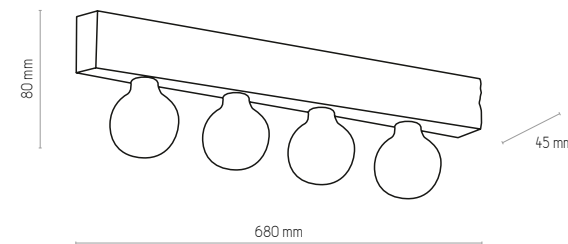

# ARTWOOD NEW

2752

2757

NATURAL WOOD - DETAL

2752 | ARTWOOD GLASS | 4 x E27 max 60W

2757 | ARTWOOD GLASS | 6 x E27 max 60W

2665

2665 | ARTWOOD NEW | 4 x E27 max 60W