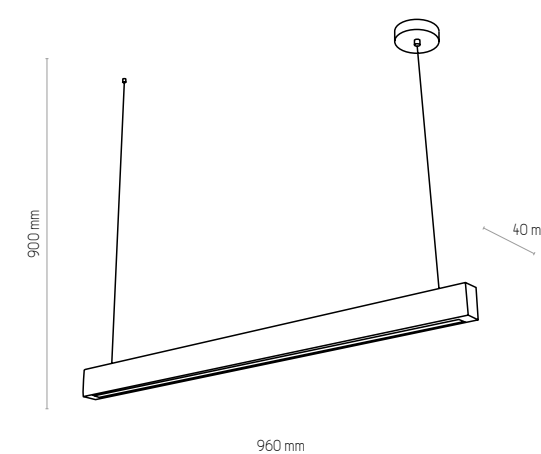

LED FROM BOTH SIDES

NATURAL WOOD - DETAIL

5043 | TEO | 2 x 230V, 30W, 3000K, 4050 lm

2501

LED FROM BOTH SIDES

1388

2501 | TEO | 2 x 230V, 30W, 3000K, 4050 lm

1388 | TEO | 230V, 30W, 3000K, 4050 lm