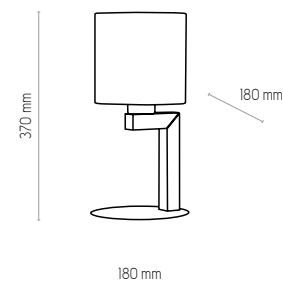

5031 | TROY NEW | 1 x E27 max 60W