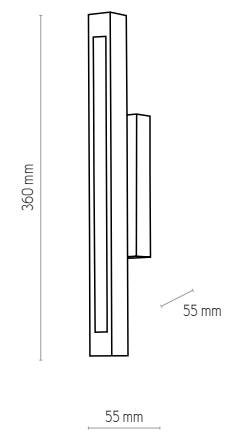

1399 | TRENTO | 230V, 10W, 3000K, 1350 lm

drewno / wood / дерево / Holz / bois