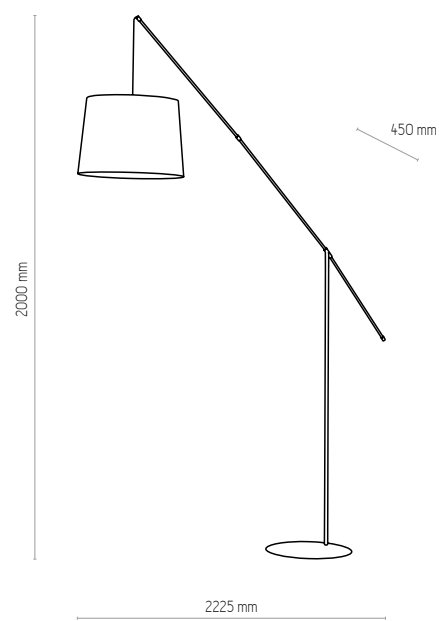

4281

4281 | MIA BLACK | 1x E27 max 60W + GU10 LED max 10W

ENZO

5026, 5028, 5027 | ENZO | 1 x E27 max 60W