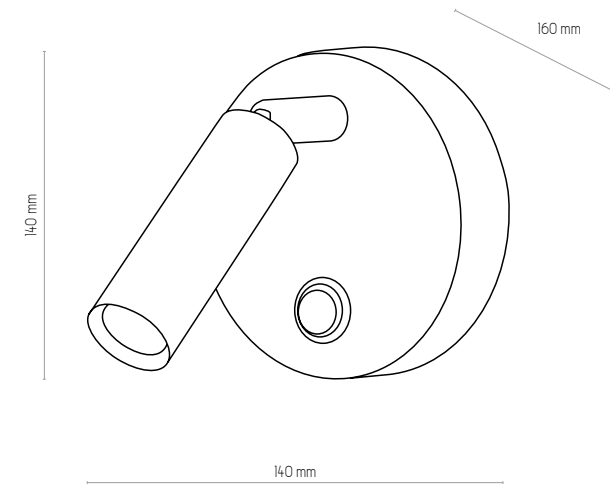

4265, 4328, 4266 | ENZO | 1 x E27 max 60W + 1 x COB 3W LED

ENZO

4485

4266

4484

4485, 4484, 4266 | ENZO | 1x COB 3W LED

ENZO

4238, 4237, 4267 | ENZO | 1x COB 3W LED