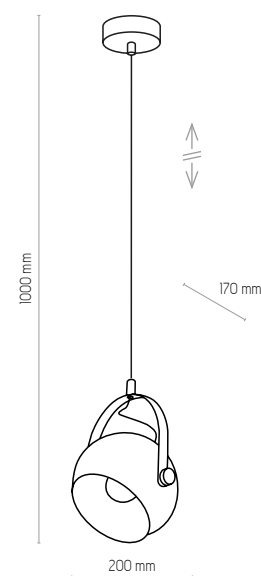

4151 | PARMA GOLD | 1 x E27, max 60W

5212 | PARMA GOLD | 1 x E27, max 60W

4153 | PARMA GOLD | 3 x E27, max 60W

4196 | PARMA GOLD | 3 x E27, max 60W