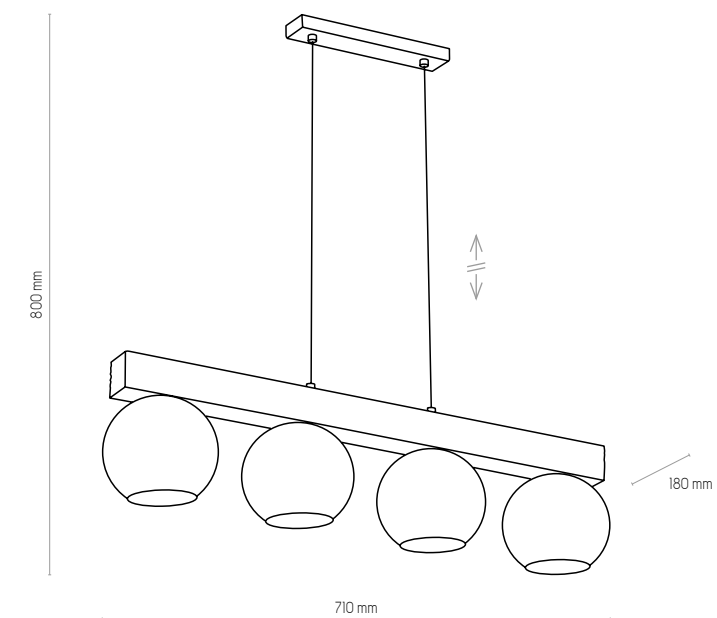

4255 | ARTWOOD GLASS | 4 x E27 max 60W