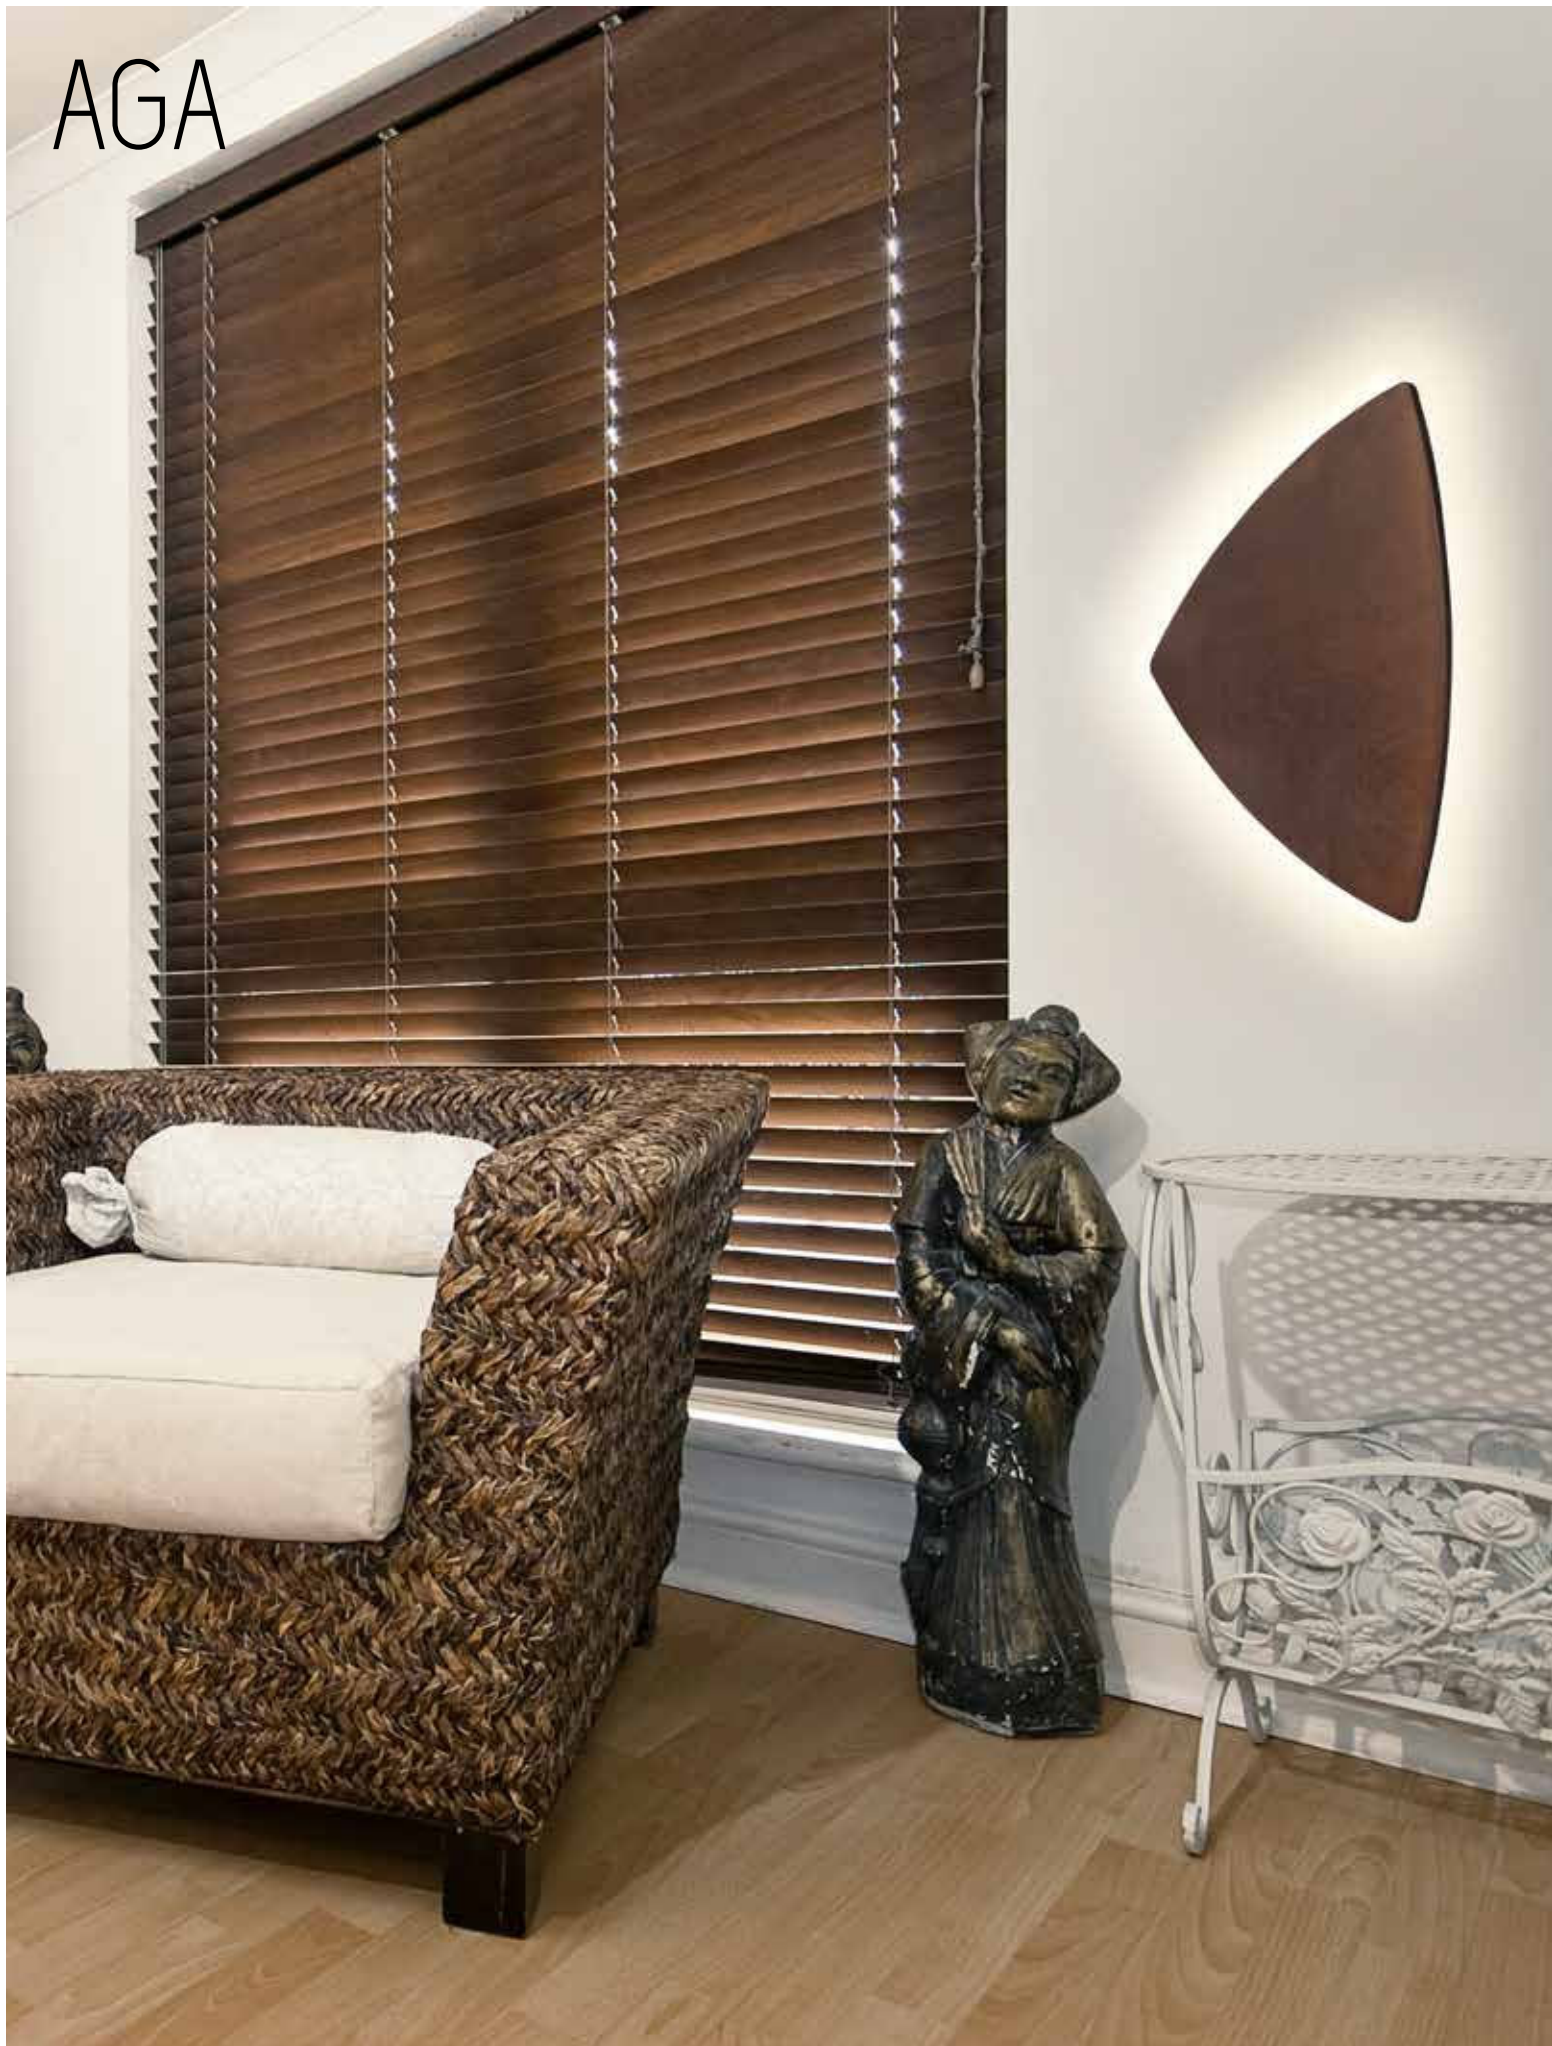

AGA

1359

1358

1361

1360

LED

1359, 1361 | AGA | LED 230V, 12W, 2700K, 1100 lm

1358, 1360 | AGA | LED 230V, 12W, 2700K, 1100 lm