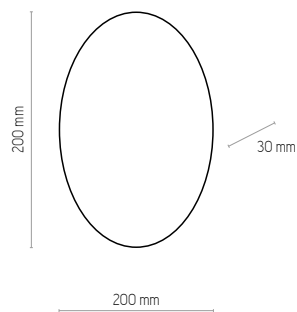

# LUNA

LED

1376 | LUNA | LED 230V, 12W, 2700K, 1620 lm

1377 | LUNA | LED 230V, 12W, 2700K, 2950 lm

1407 | LUNA | LED 230V, 12W, 2700K, 4050 lm

 metal / metal / металл / Metall / métal

LED

1376 | LUNA | LED 230V, 12W, 2700K, 1620 lm