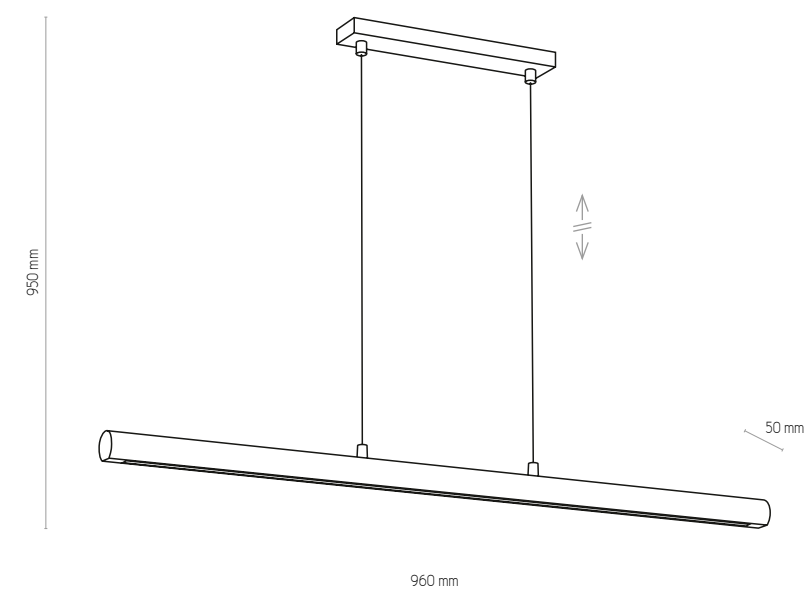

4194 | ROLLO | 230V, 30W, 3000K, 4050 lm