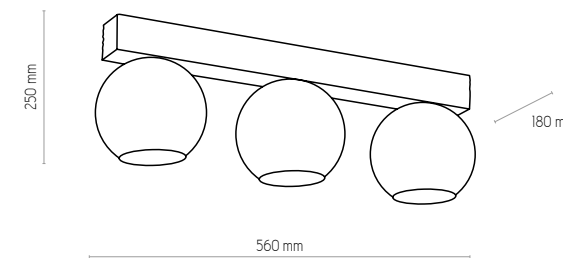

4256 | ARTWOOD GLASS | 3 x E27 max 60W