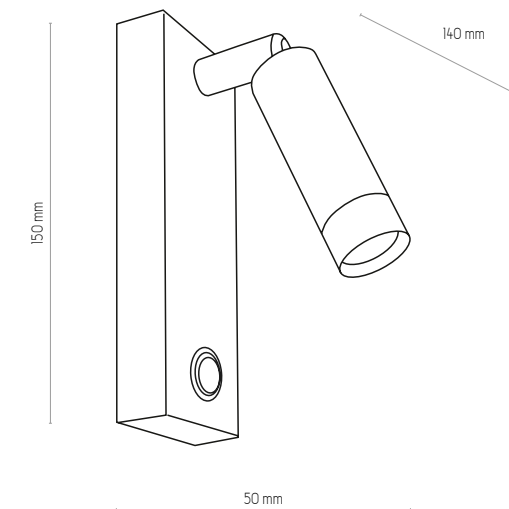

4265, 4328, 4266 | ENZO | 1 x E27 max 60W + 1 x COB 3W LED

ENZO

4485

4266

4484

4485, 4484, 4266 | ENZO | 1x COB 3W LED

ENZO

4238, 4237, 4267 | ENZO | 1x COB 3W LED