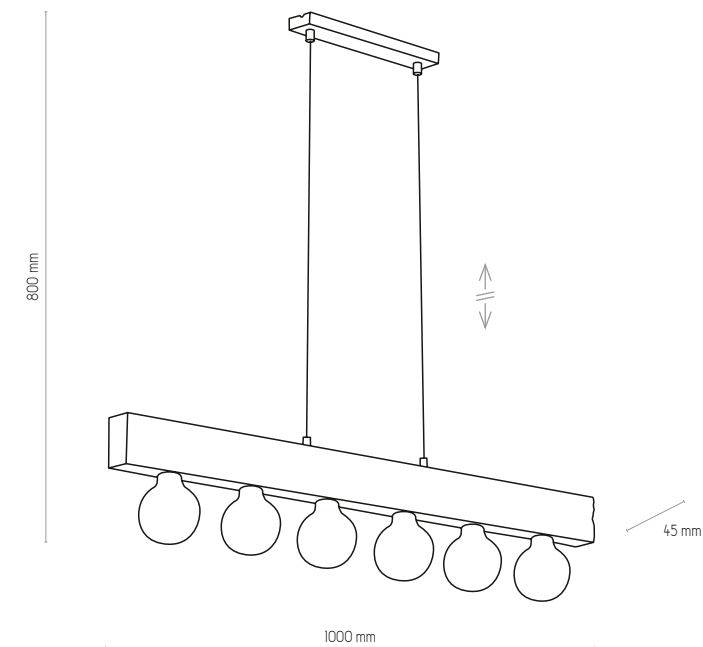

2666 | ARTWOOD NEW | 6 x E27 max 60W