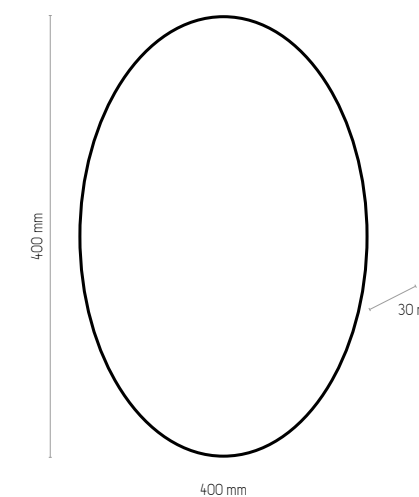

# LUNA

LED

1376 | LUNA | LED 230V, 12W, 2700K, 1620 lm

1377 | LUNA | LED 230V, 12W, 2700K, 2950 lm

1407 | LUNA | LED 230V, 12W, 2700K, 4050 lm

 metal / metal / металл / Metall / métal

LED

1376 | LUNA | LED 230V, 12W, 2700K, 1620 lm