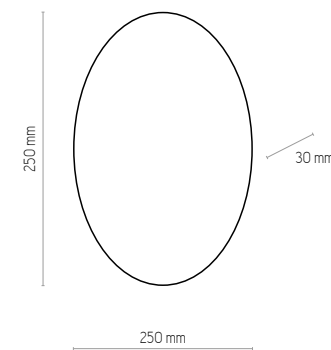

1377 | LUNA | LED 230V, 12W, 2700K, 2950 lm

1407 | LUNA | LED 230V, 12W, 2700K, 4050 lm

LED

1374 | LUNA | LED 230V, 12W, 2700K, 1620 lm

1375 | LUNA | LED 230V, 12W, 2700K, 2950 lm

1406 | LUNA | LED 230V, 12W, 2700K, 4050 lm