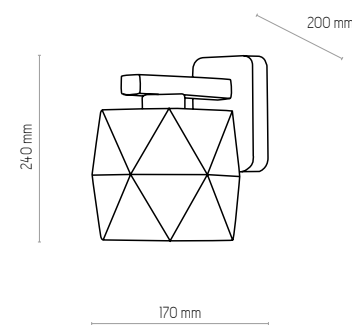

4251 | FANO | 1 x E27 max 60W