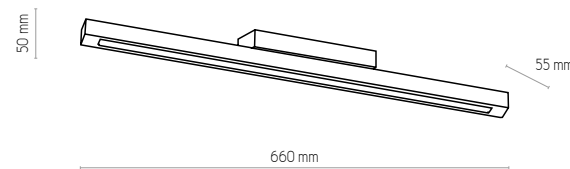

1402 | TRENTO | 230V, 20W, 3000K, 2700 lm

1404 | TRENTO | 230V, 30W, 3000K, 4050 lm